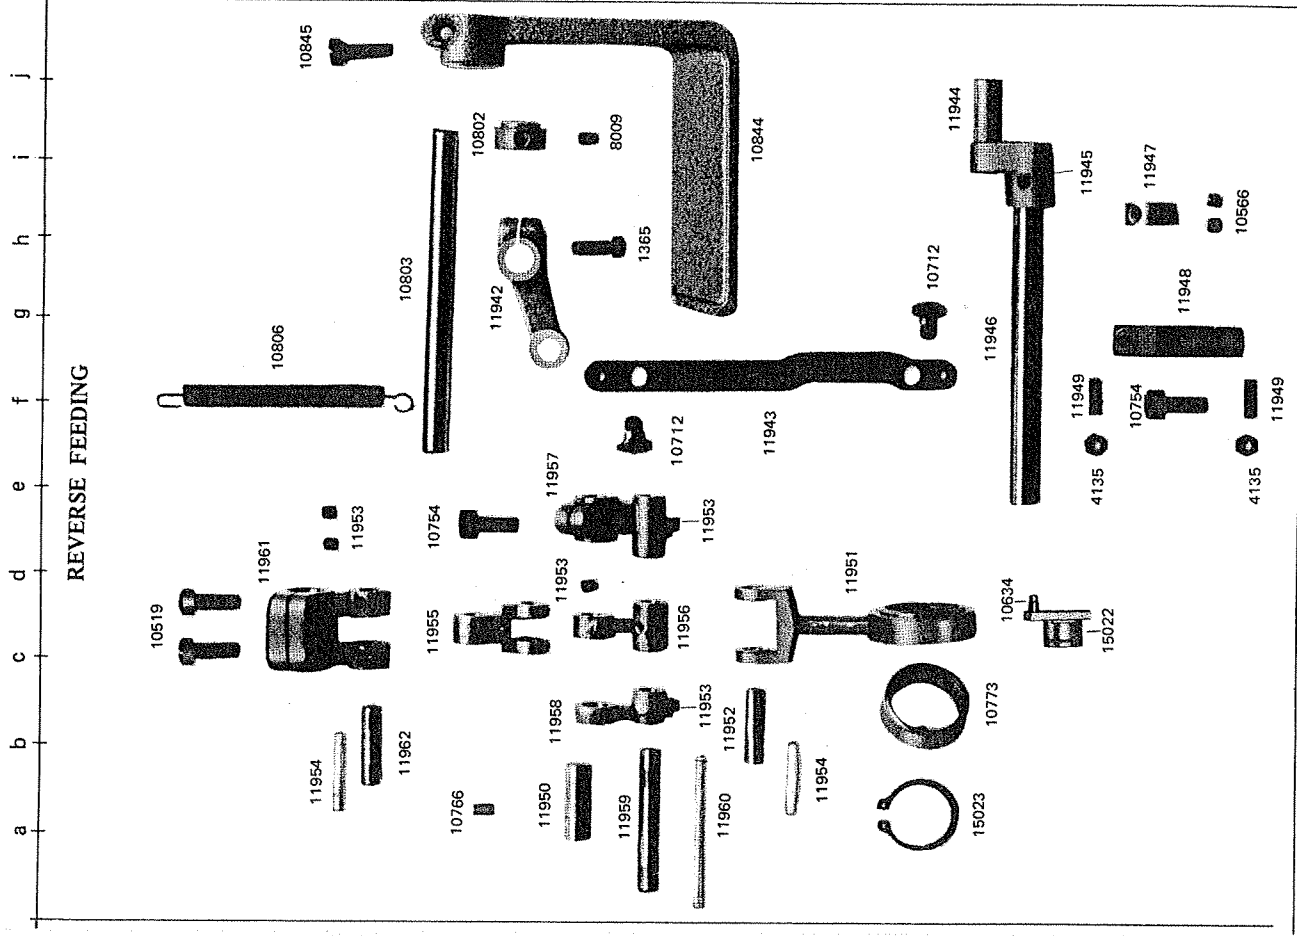

PARTS CHART FOR CONSEW MODEL 224, 224R-1

A B C D E F G H I J K L M N O P Q R S T U V

SPECIAL PARTS FOR
MODEL 224, 224R-1

CONSEW

BELT GUARD (Optional equipment)

* marked parts are only for Model 224R-1, 226R-1
 x marked parts are only for Model 224, 225
 o marked parts are only for Model 225, 226R-1

REVERSE FEEDING