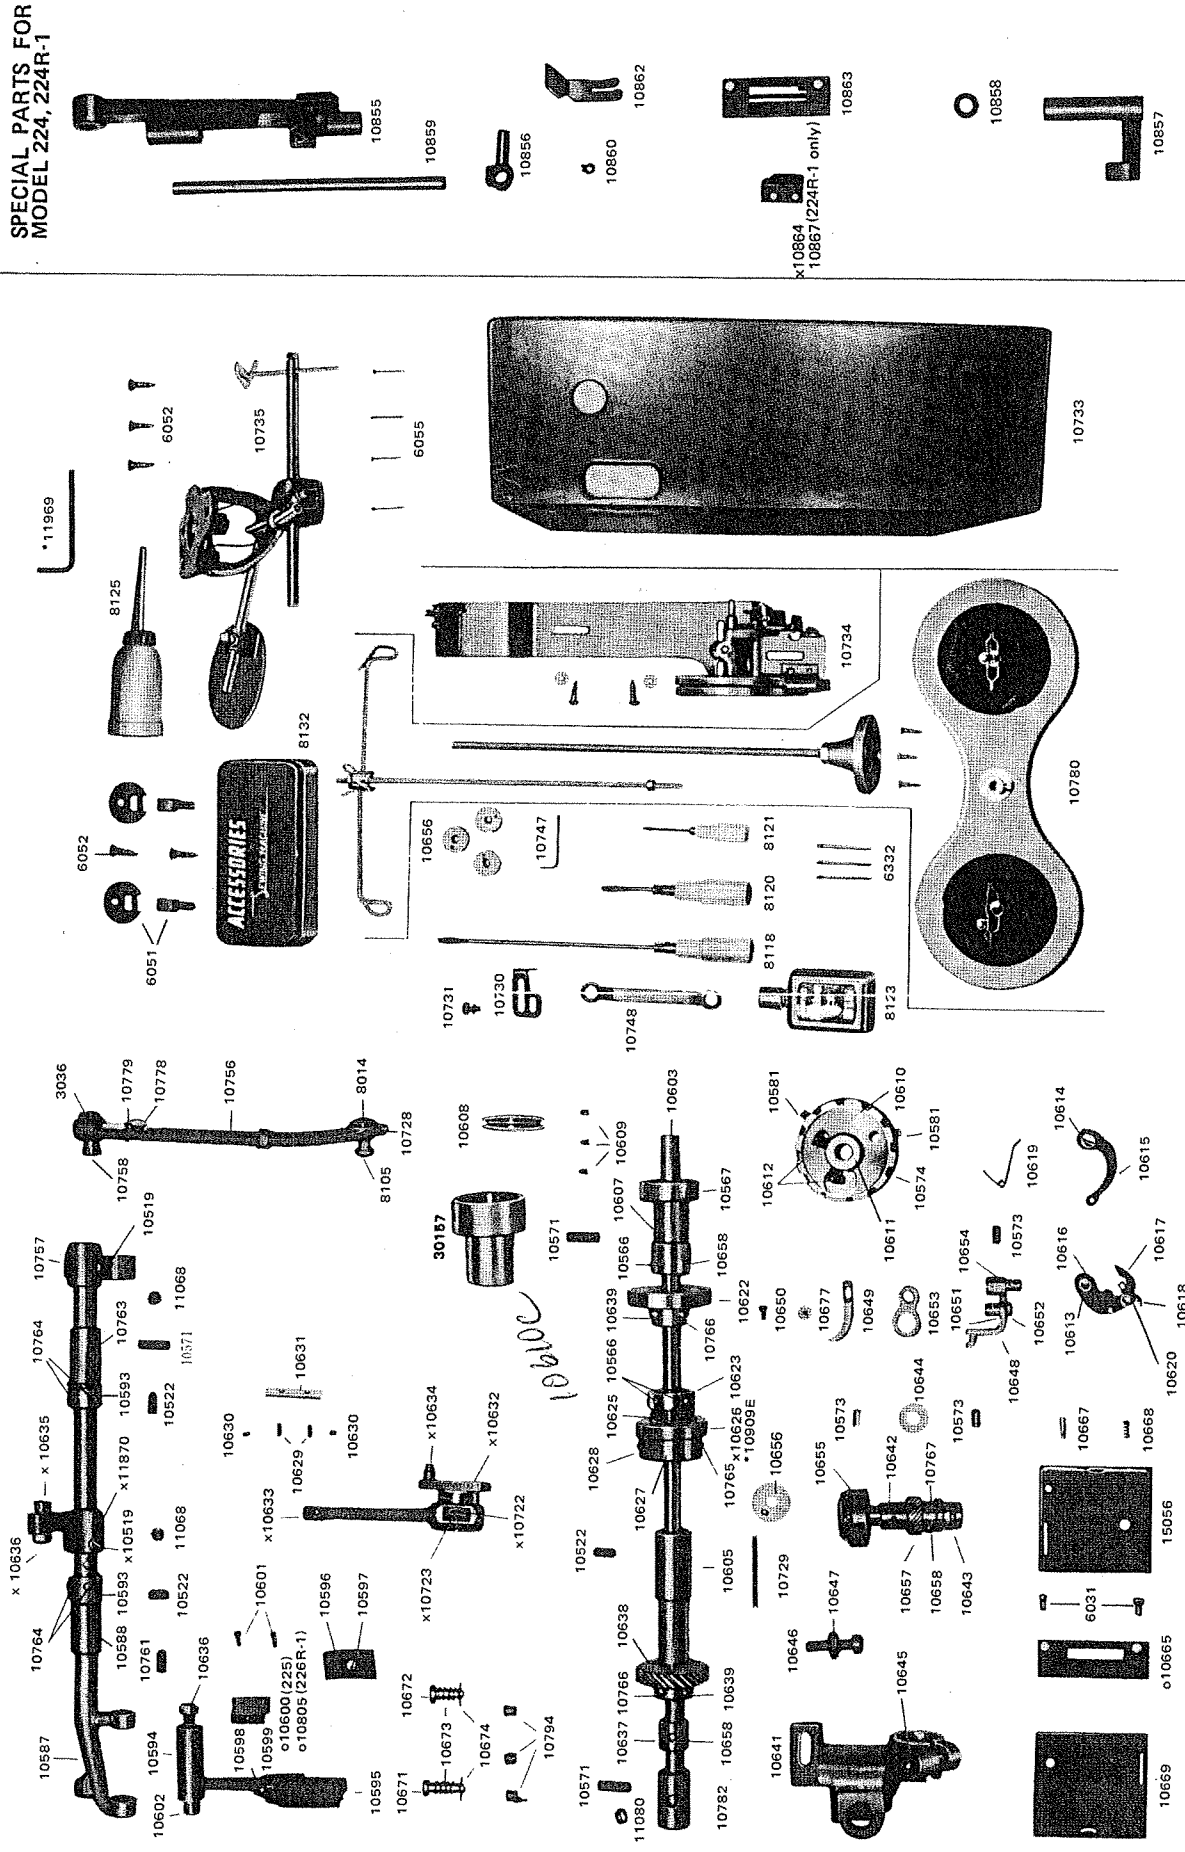

PARTS CHART FOR CONSEW MODEL 224, 224R-1

A B C D E F G H I J K L M N O P Q R S T U V

SPECIAL PARTS FOR
MODEL 224, 224R-1

CONSEW

BELT GUARD (Optional equipment)

* marked parts are only for Model 224R-1, 226R-1
 x marked parts are only for Model 224, 225
 o marked parts are only for Model 225, 226R-1

REVERSE FEEDING